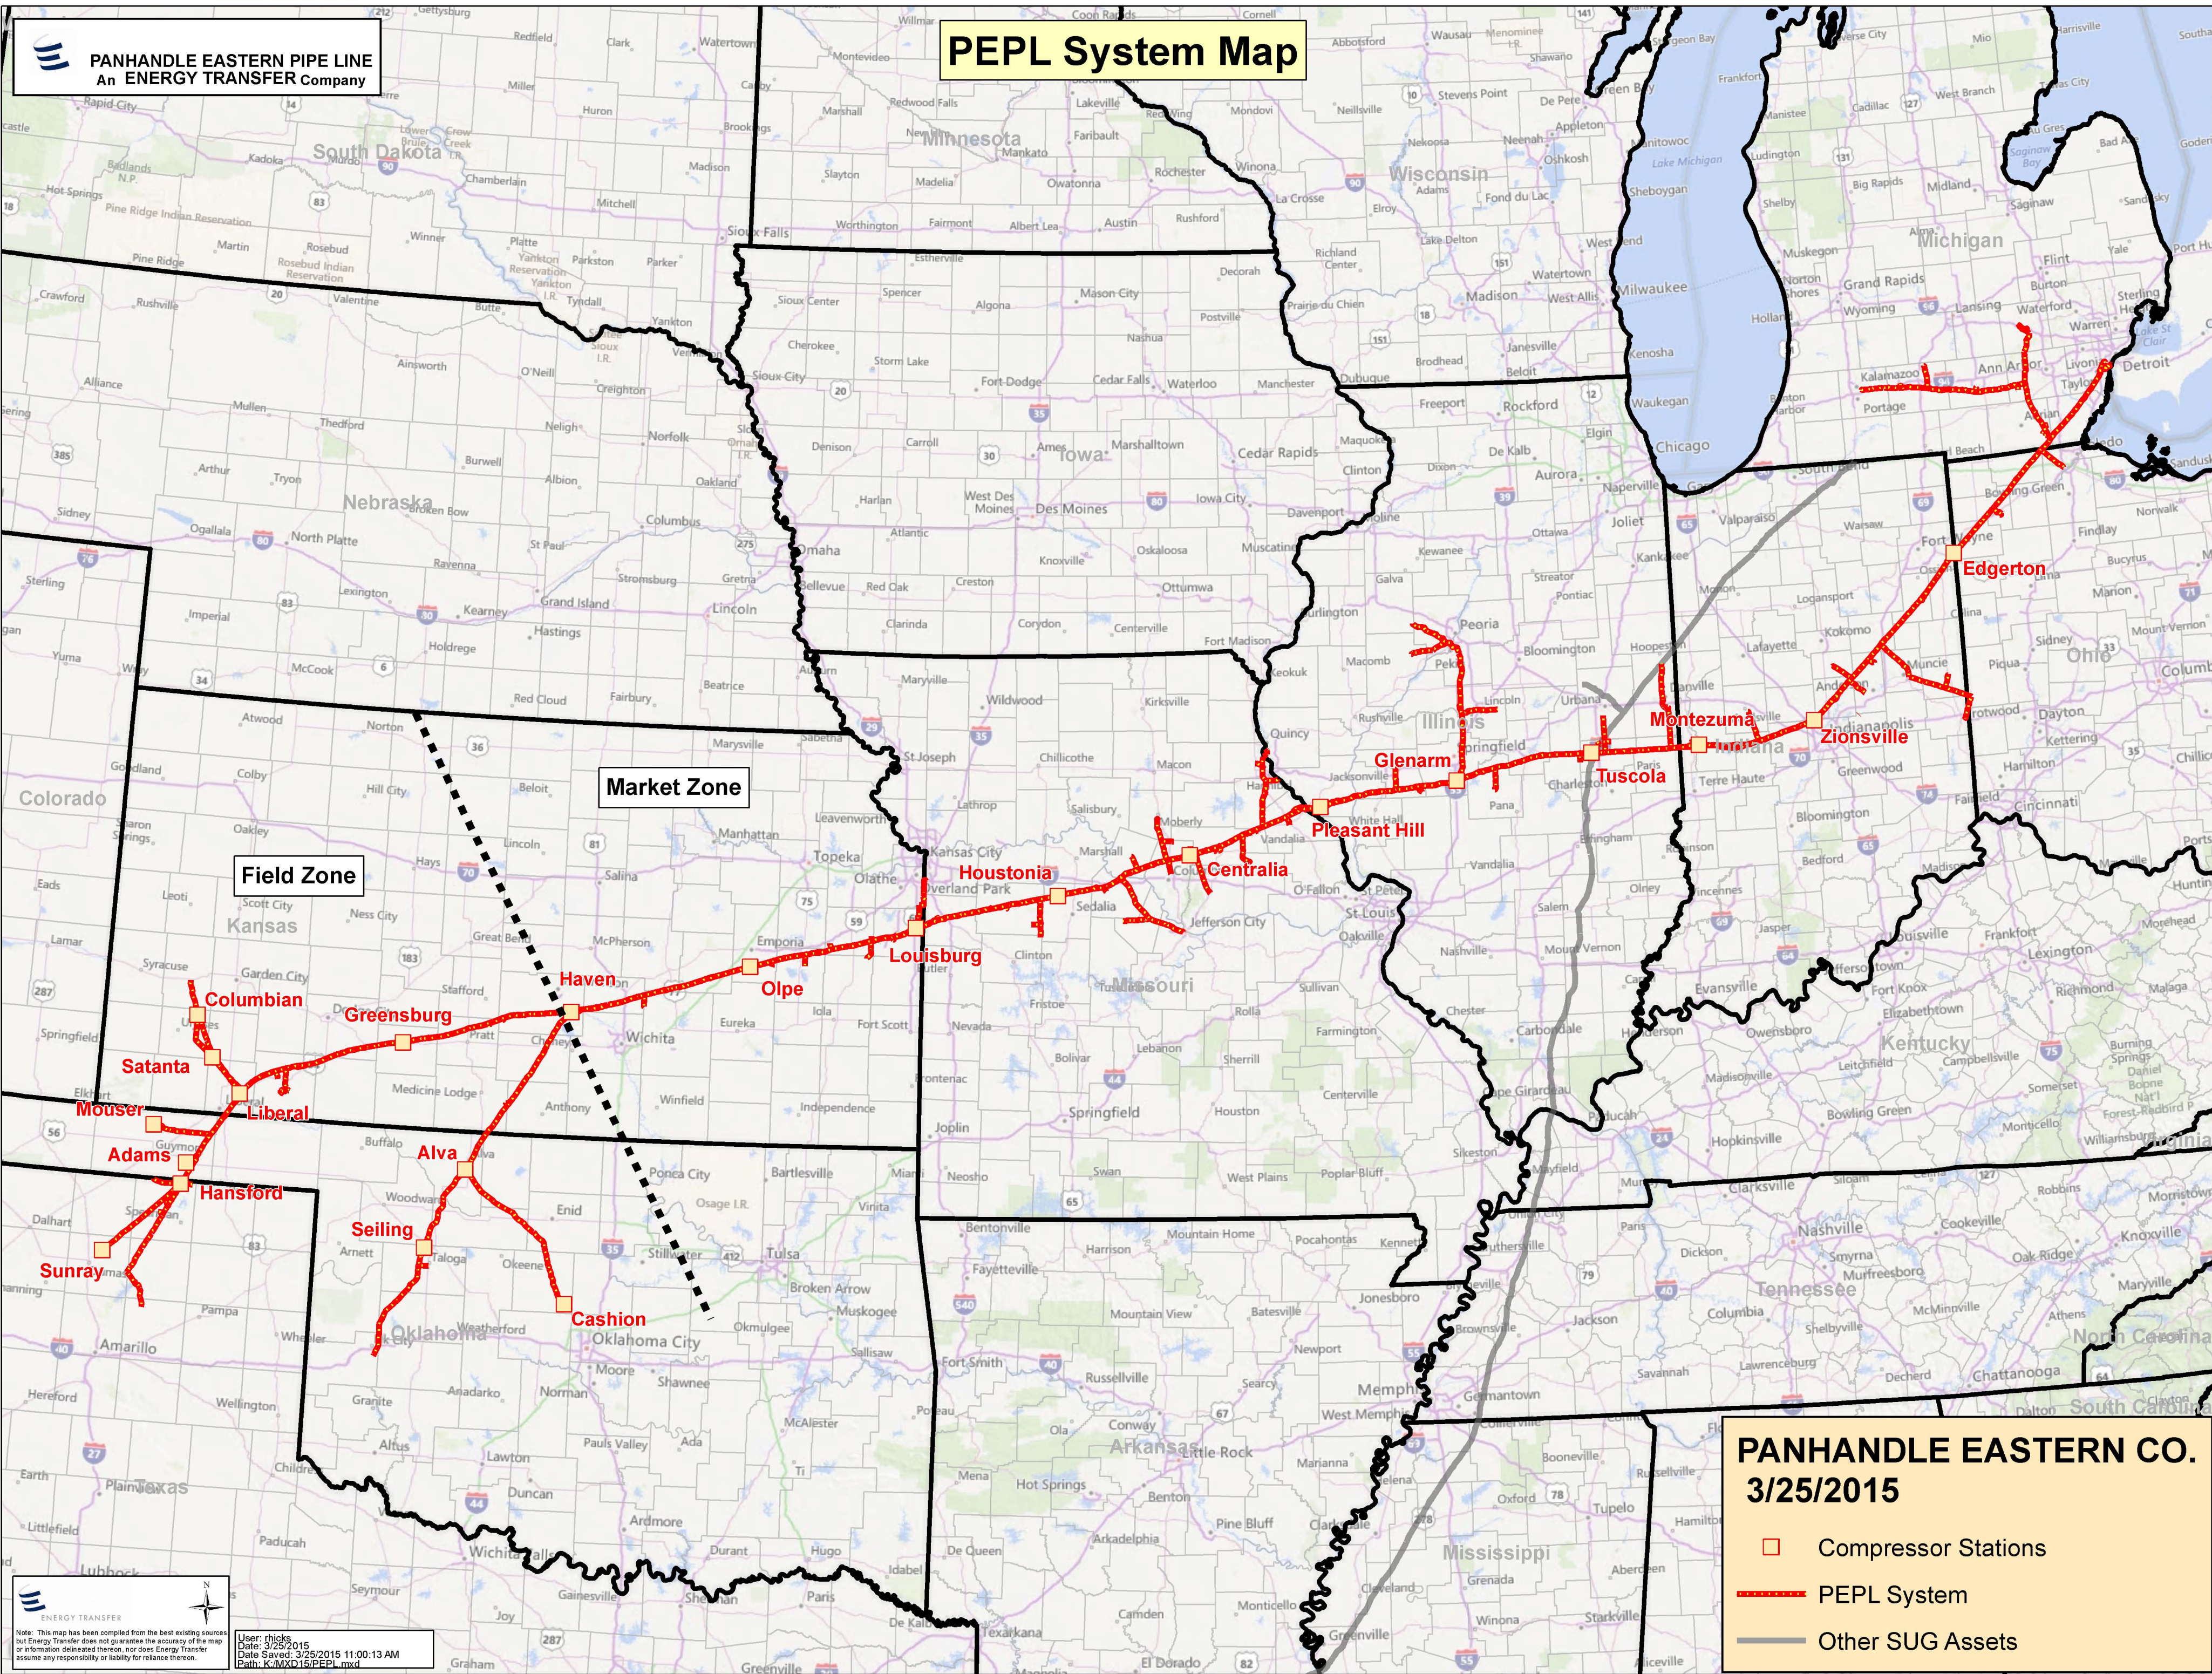

PEPL System Map

PANHANDLE EASTERN CO.
3/25/2015

-  Compressor Stations
-  PEPL System
-  Other SUG Assets

 ENERGY TRANSFER

Note: This map has been compiled from the best existing sources but Energy Transfer does not guarantee the accuracy of the map or information delineated thereon, nor does Energy Transfer assume any responsibility or liability for reliance thereon.

User: rchicks
Date: 3/25/2015
Date Saved: 3/25/2015 11:00:13 AM
Path: K:\MXD\15\PEPL.mxd